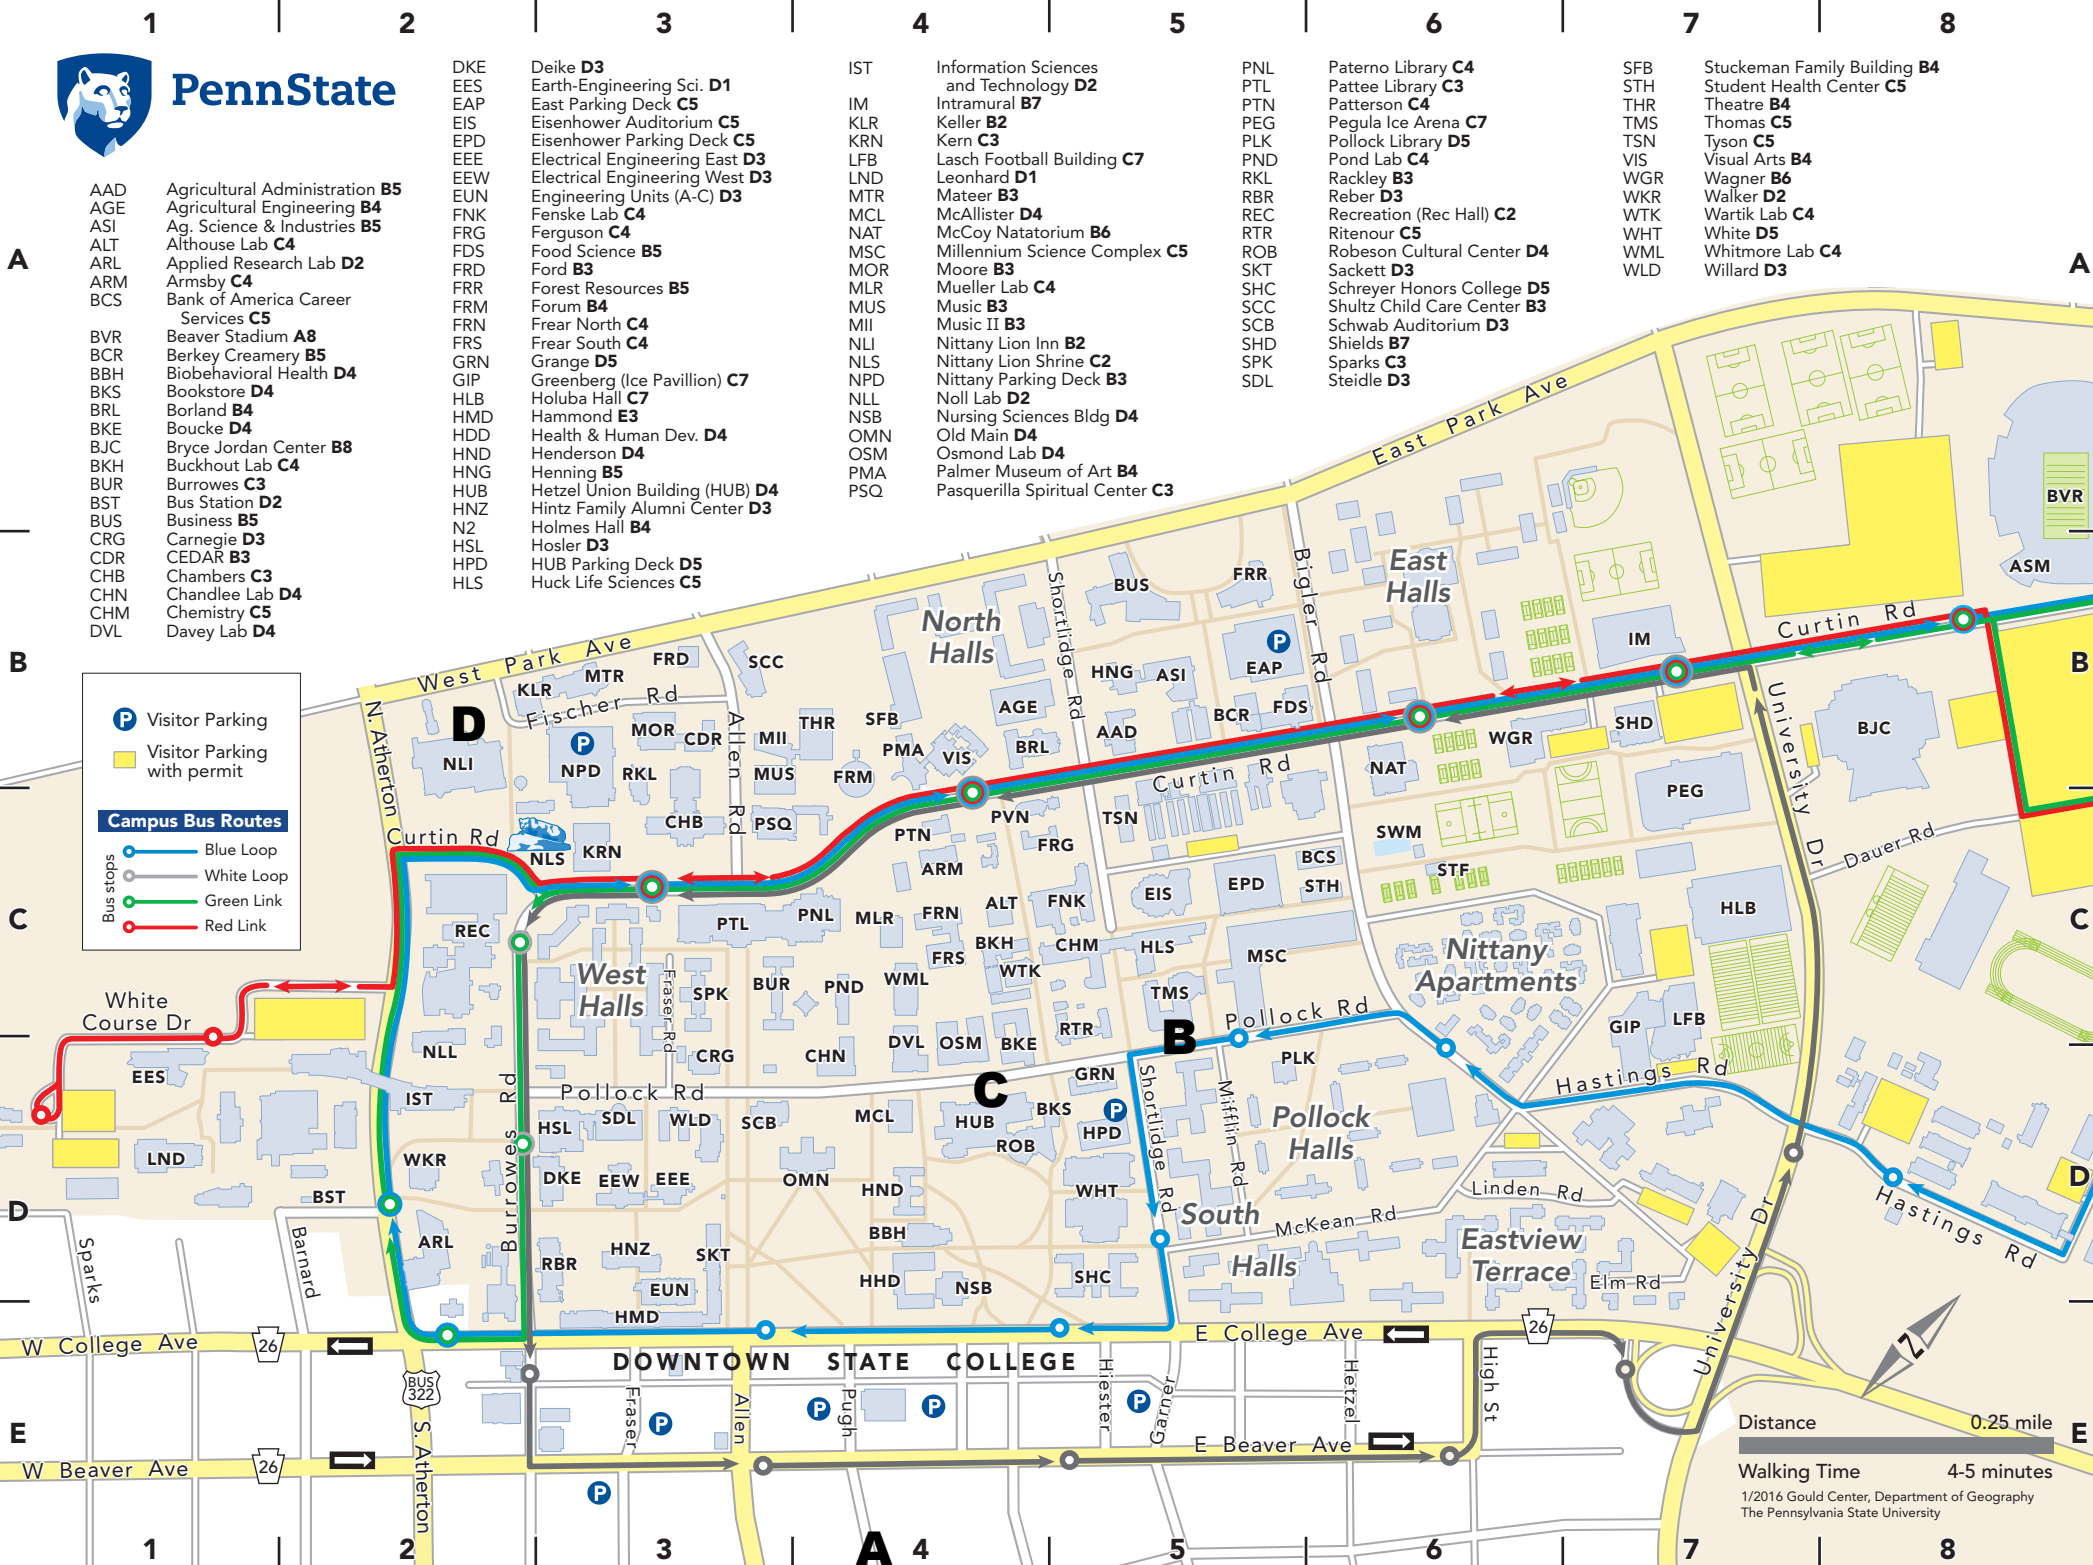

DKE Deike **D3**
 EES Earth-Engineering Sci. **D1**
 EAP East Parking Deck **C5**
 EIS Eisenhower Auditorium **C5**
 EPD Eisenhower Parking Deck **C5**
 EEE Electrical Engineering East **D3**
 EEW Electrical Engineering West **D3**
 EUN Engineering Units (A-C) **D3**
 FNK Fenske Lab **C4**
 FRG Ferguson **C4**
 FDS Food Science **B5**
 FRD Ford **B3**
 FRR Forest Resources **B5**
 FRM Forum **B4**
 FRN Frear North **C4**
 FRN Frear South **C4**
 GRN Grange **D5**
 GIP Greenberg (Ice Pavillion) **C7**
 HLB Holuba Hall **C7**
 HMD Hammond **E3**
 HDD Health & Human Dev. **D4**
 HND Henderson **D4**
 HNG Henning **B5**
 HUB Hetzel Union Building (HUB) **D4**
 HNZ Hintz Family Alumni Center **D3**
 N2 Holmes Hall **B4**
 HSL Hosler **D3**
 HPD HUB Parking Deck **D5**
 HLS Huck Life Sciences **C5**

IST Information Sciences and Technology **D2**
 IM Intramural **B7**
 KLR Keller **B2**
 KRN Kern **C3**
 LFB Lasch Football Building **C7**
 LND Leonhard **D1**
 MTR Mateer **B3**
 MCL McAllister **D4**
 NAT McCoy Natatorium **B6**
 MSC Millennium Science Complex **C5**
 MOR Moore **B3**
 MLR Mueller Lab **C4**
 MUS Music **B3**
 MII Music II **B3**
 NLI Nittany Lion Inn **B2**
 NLS Nittany Lion Shrine **C2**
 NPD Nittany Parking Deck **B3**
 NLL Noll Lab **D2**
 NSB Nursing Sciences Bldg **D4**
 Old Main **D4**
 OSM Osmond Lab **D4**
 PMA Palmer Museum of Art **B4**
 PSQ Pasquerilla Spiritual Center **C3**

SFB Stuckeman Family Building **B4**
 STH Student Health Center **C5**
 THR Theatre **B4**
 TMS Thomas **C5**
 TSN Tyson **C5**
 VIS Visual Arts **B4**
 WGR Wagner **B6**
 WKR Walker **D2**
 WTK Wartik Lab **C4**
 WHT White **D5**
 WML Whitmore Lab **C4**
 WLD Willard **D3**

P Visitor Parking
 Visitor Parking with permit

Campus Bus Routes

- Blue Loop
- White Loop
- Green Link
- Red Link

Bus stops

A
B
C
D
E

1 2 3 4 5 6 7 8

1 2 3 4 5 6 7 8

Distance 0.25 mile
 Walking Time 4-5 minutes
 1/2016 Gould Center, Department of Geography
 The Pennsylvania State University