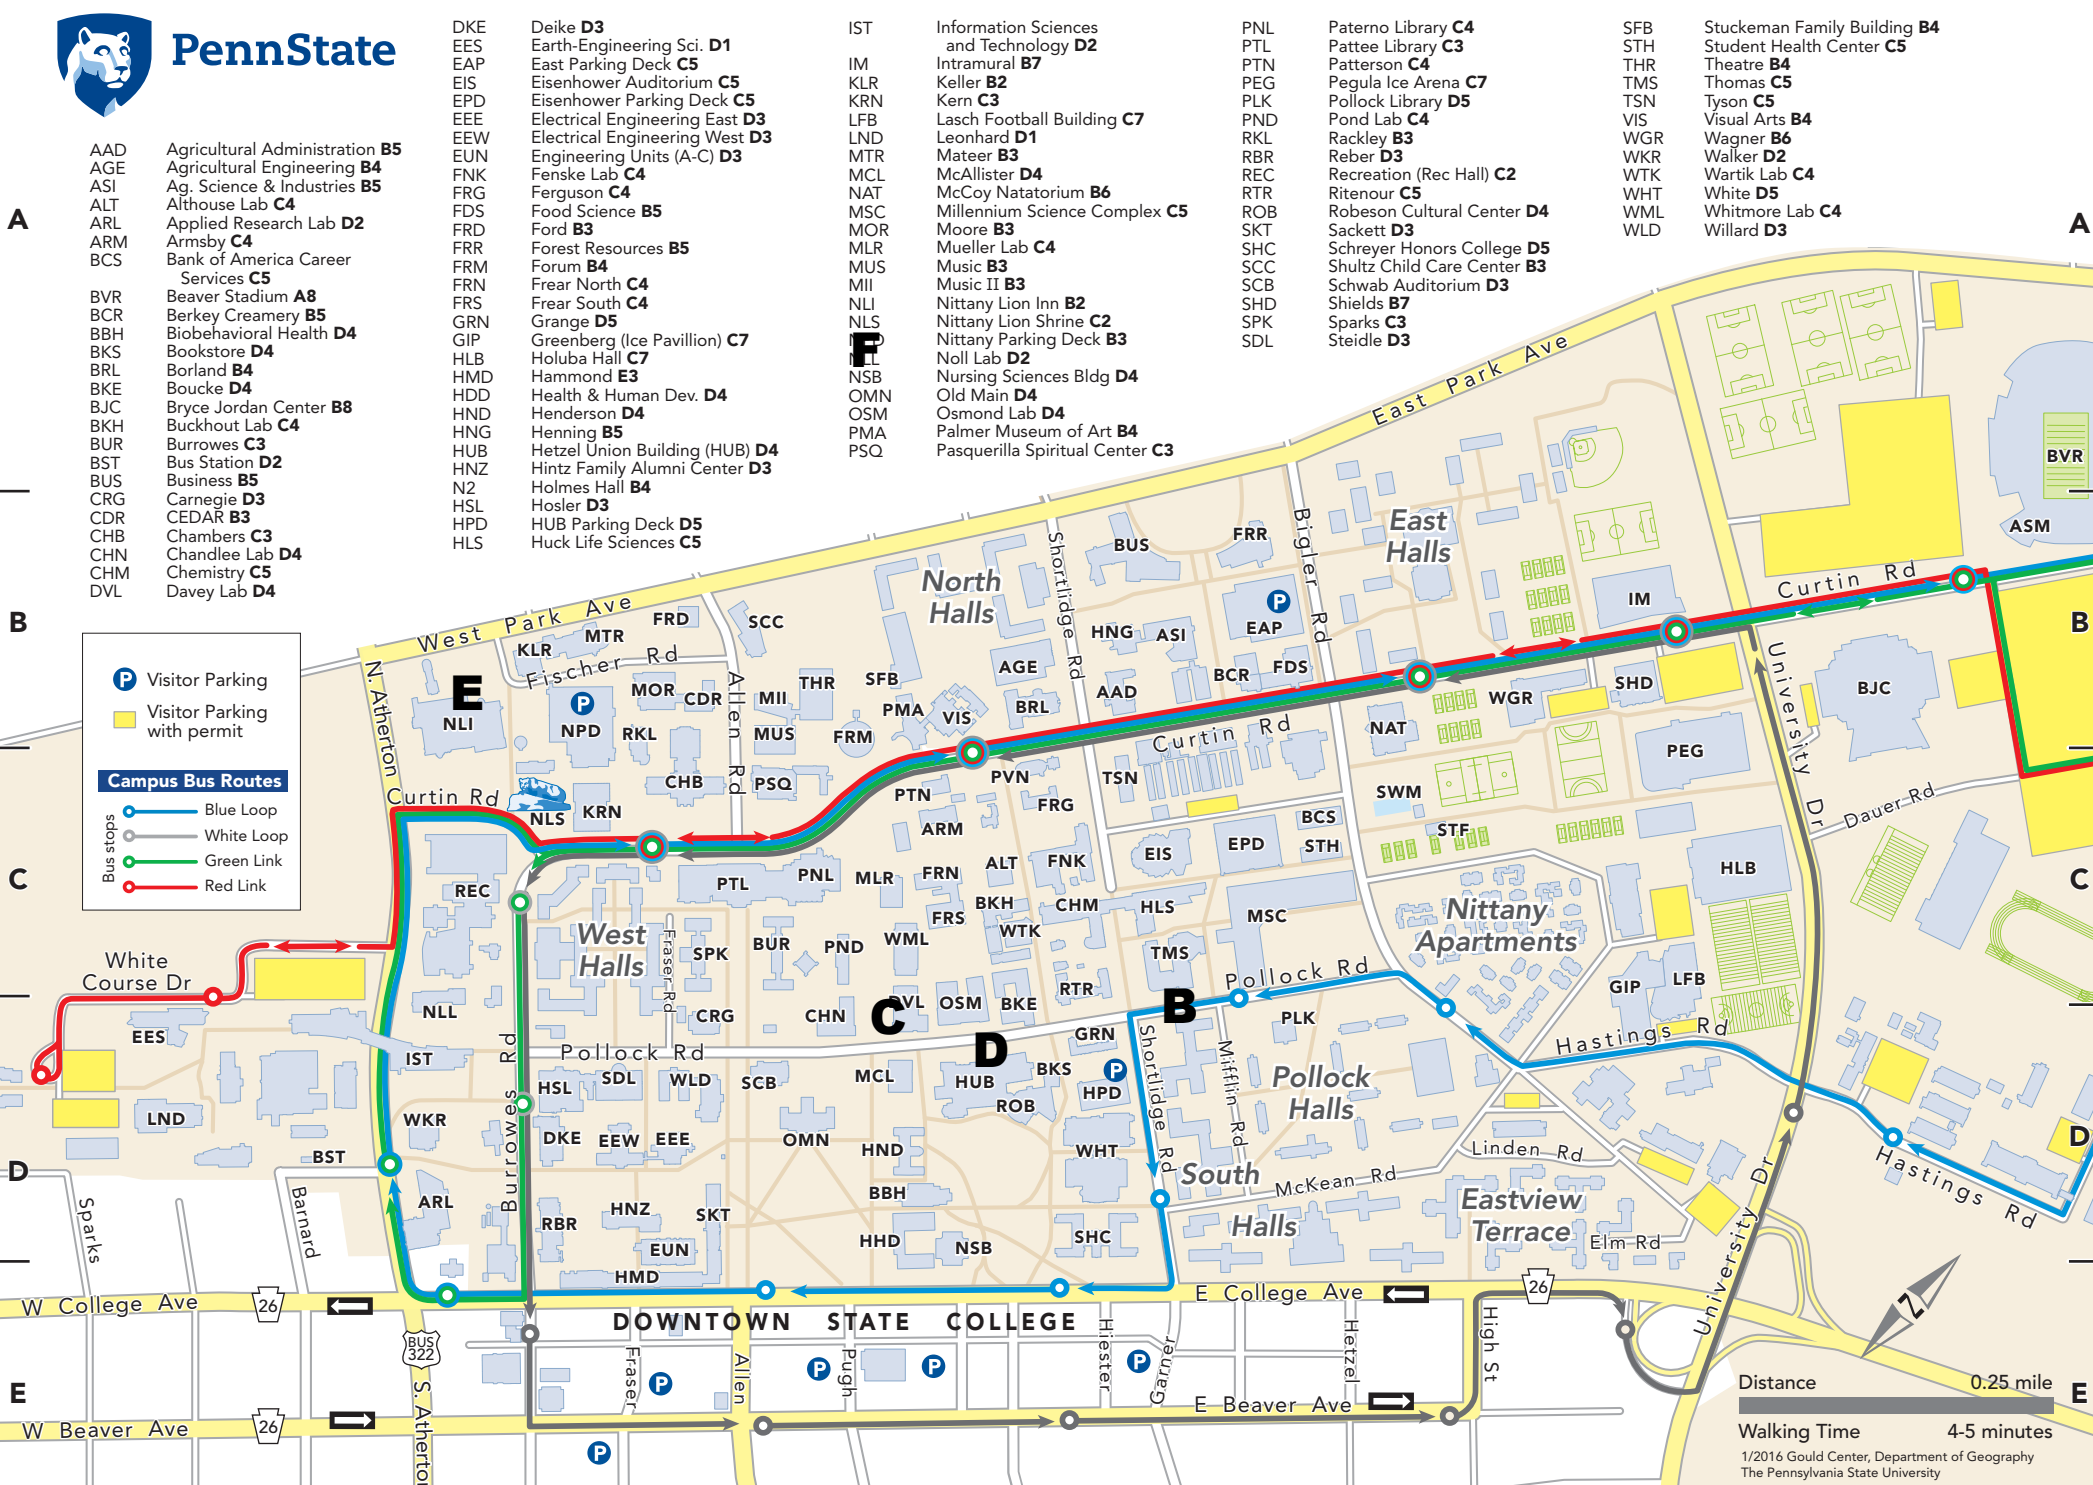

- DKE Deike D3
- EES Earth-Engineering Sci. D1
- EAP East Parking Deck C5
- EIS Eisenhower Auditorium C5
- EPD Eisenhower Parking Deck C5
- EEE Electrical Engineering East D3
- EEW Electrical Engineering West D3
- EUN Engineering Units (A-C) D3
- FNK Fenske Lab C4
- FRG Ferguson C4
- FDS Food Science B5
- FRD Ford B3
- FRR Forest Resources B5
- FRM Forum B4
- FRN Frear North C4
- FRS Frear South C4
- GRN Grange D5
- GIP Greenberg (Ice Pavillion) C7
- HLB Holuba Hall C7
- HMD Hammond E3
- HDD Health & Human Dev. D4
- HND Henderson D4
- HNG Henning B5
- HUB Hetzel Union Building (HUB) D4
- HNZ Hintz Family Alumni Center D3
- N2 Holmes Hall B4
- HSL Hosler D3
- HPD HUB Parking Deck D5
- HLS Huck Life Sciences C5

- SFB Stuckeman Family Building B4
- STH Student Health Center C5
- THR Theatre B4
- TMS Thomas C5
- TSN Tyson C5
- VIS Visual Arts B4
- WGR Wagner B6
- WKR Walker D2
- WTK Wartik Lab C4
- WHT White D5
- WML Whitmore Lab C4
- WLD Willard D3

**Visitor Parking**

- Visitor Parking
- Visitor Parking with permit

**Campus Bus Routes**

- Blue Loop
- White Loop
- Green Link
- Red Link

**Bus stops**

- Blue Loop
- White Loop
- Green Link
- Red Link

A  
B  
C  
D  
E

1 2 3 4 5 6 7 8

1 2 3 4 5 6 7 8

Distance 0.25 mile  
 Walking Time 4-5 minutes  
 1/2016 Gould Center, Department of Geography  
 The Pennsylvania State University